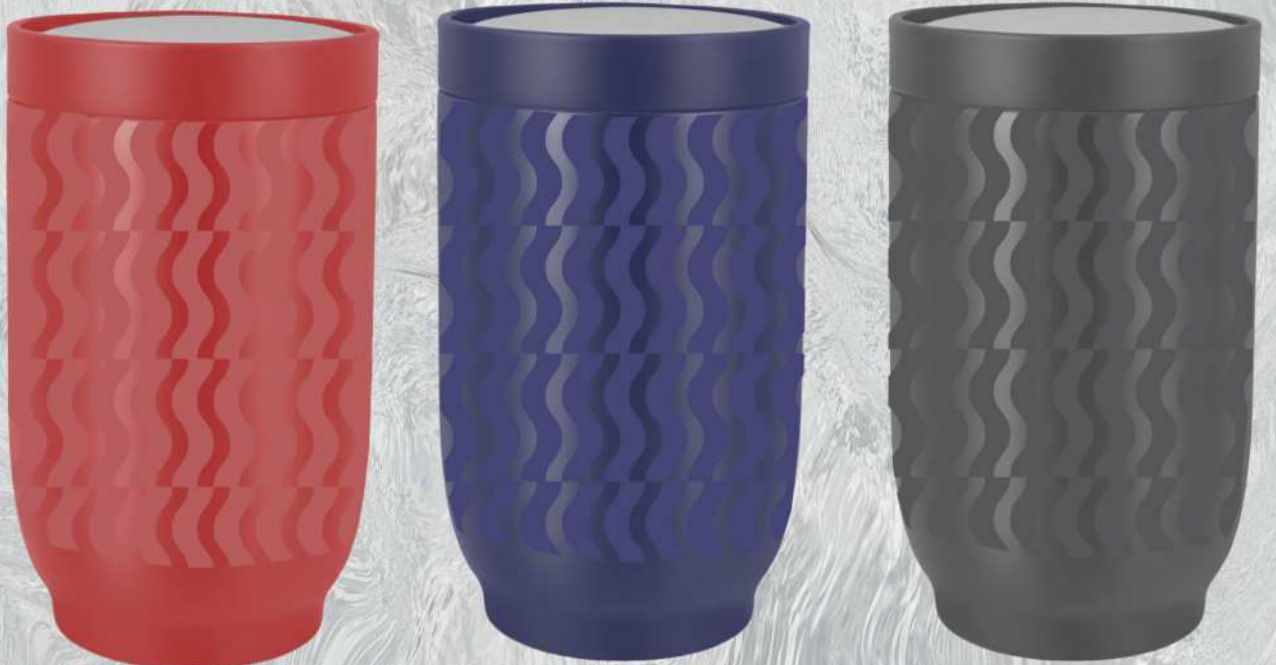

CRAFFE

Double wall Stainless steel with vacuum

SS-1426 10oz 300ml