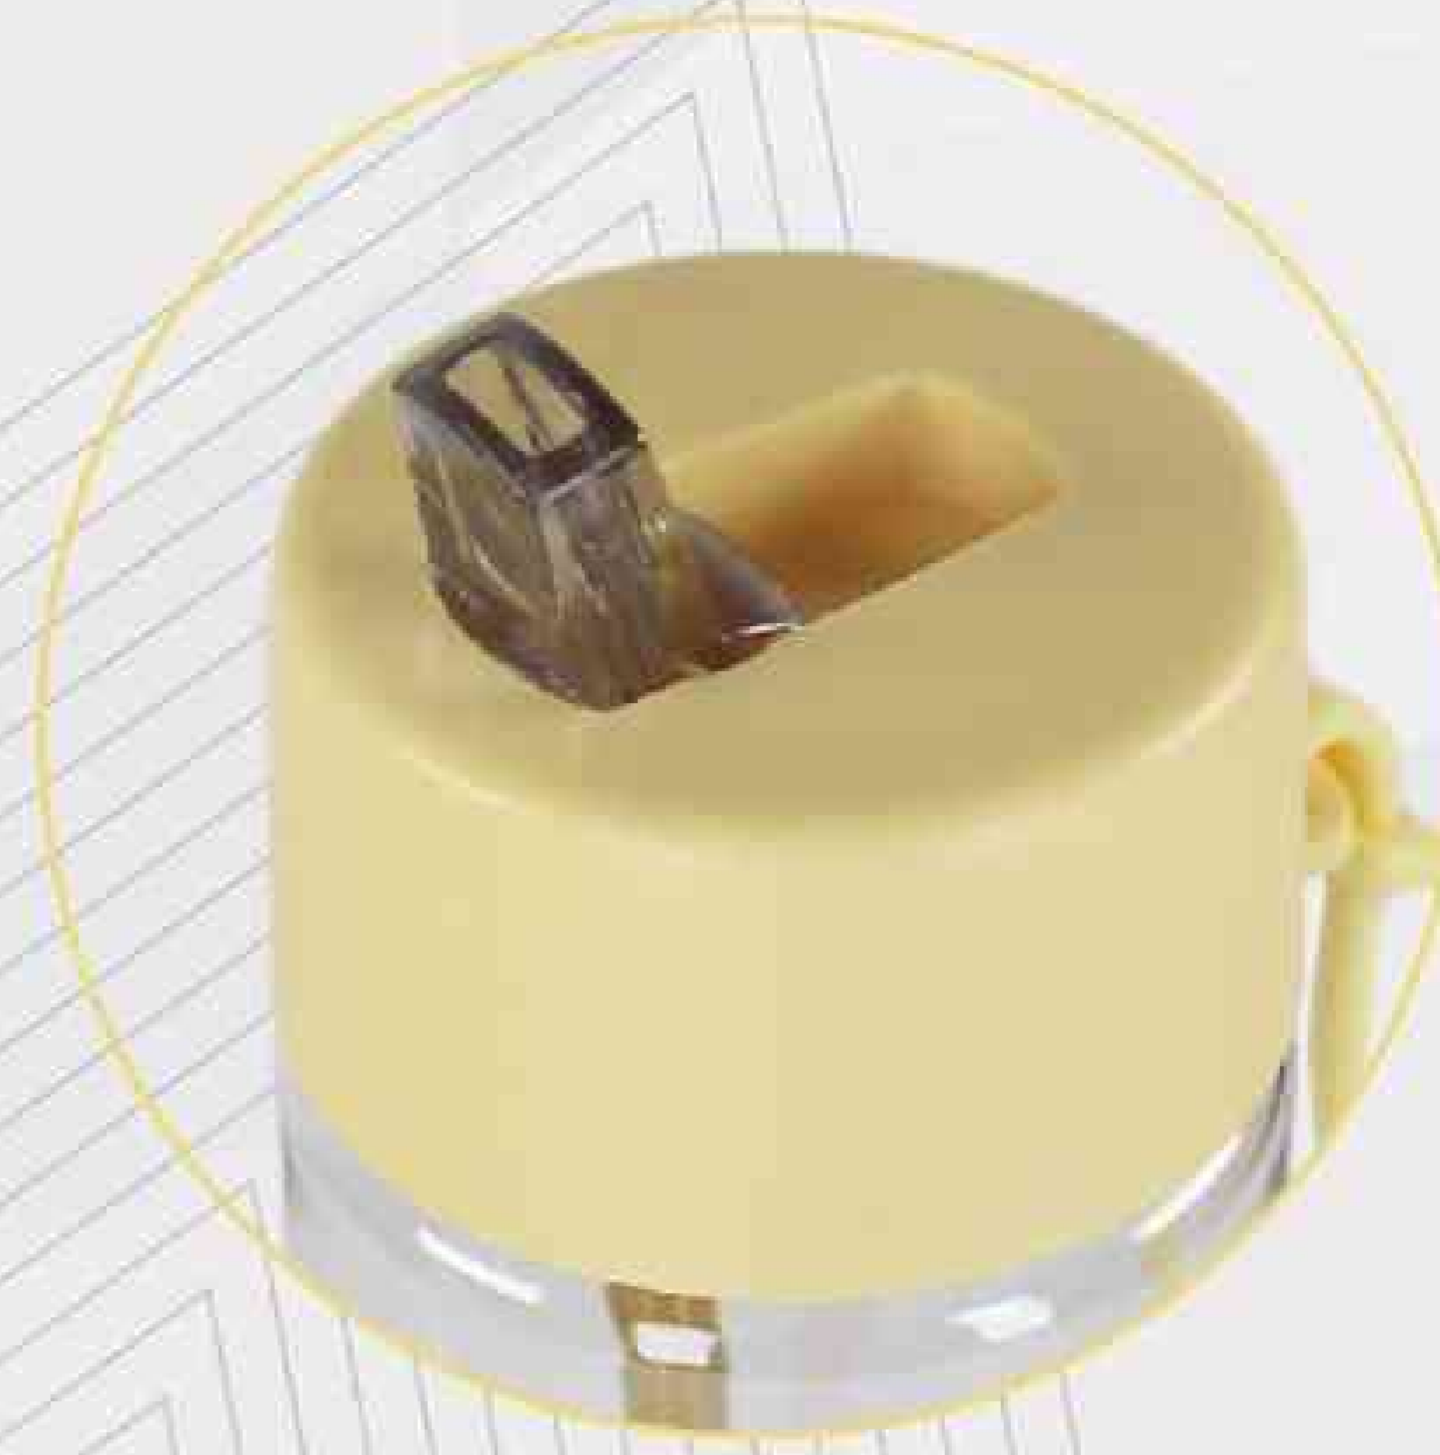

CANDO

SS-1155
20oz , 600ml