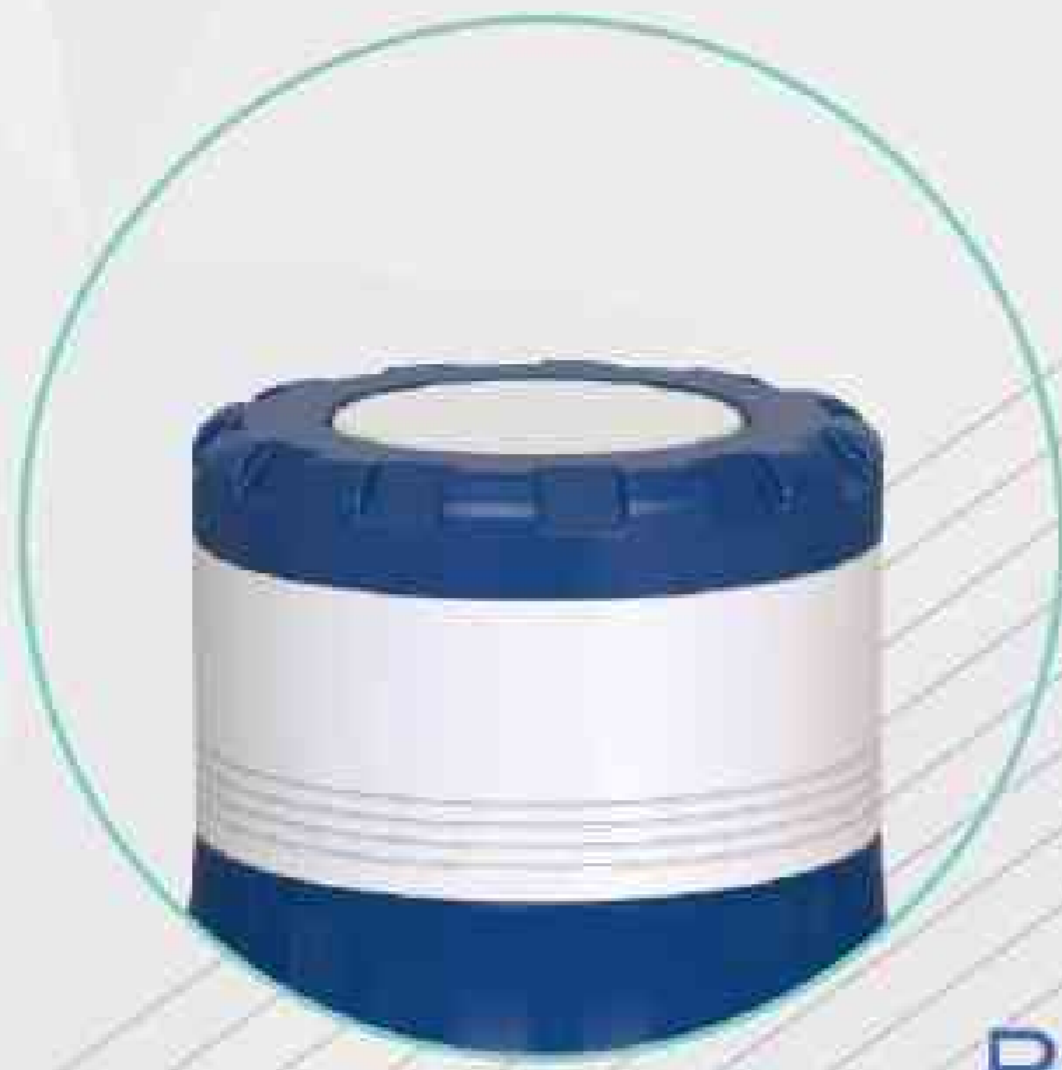

SS-537-LC
18oz , 520ml

RPET

TR-467C
23oz , 700ml

FDA LFGB

CYRUS

RPET

Recycle
Stainless steel

Recycle
Aluminum