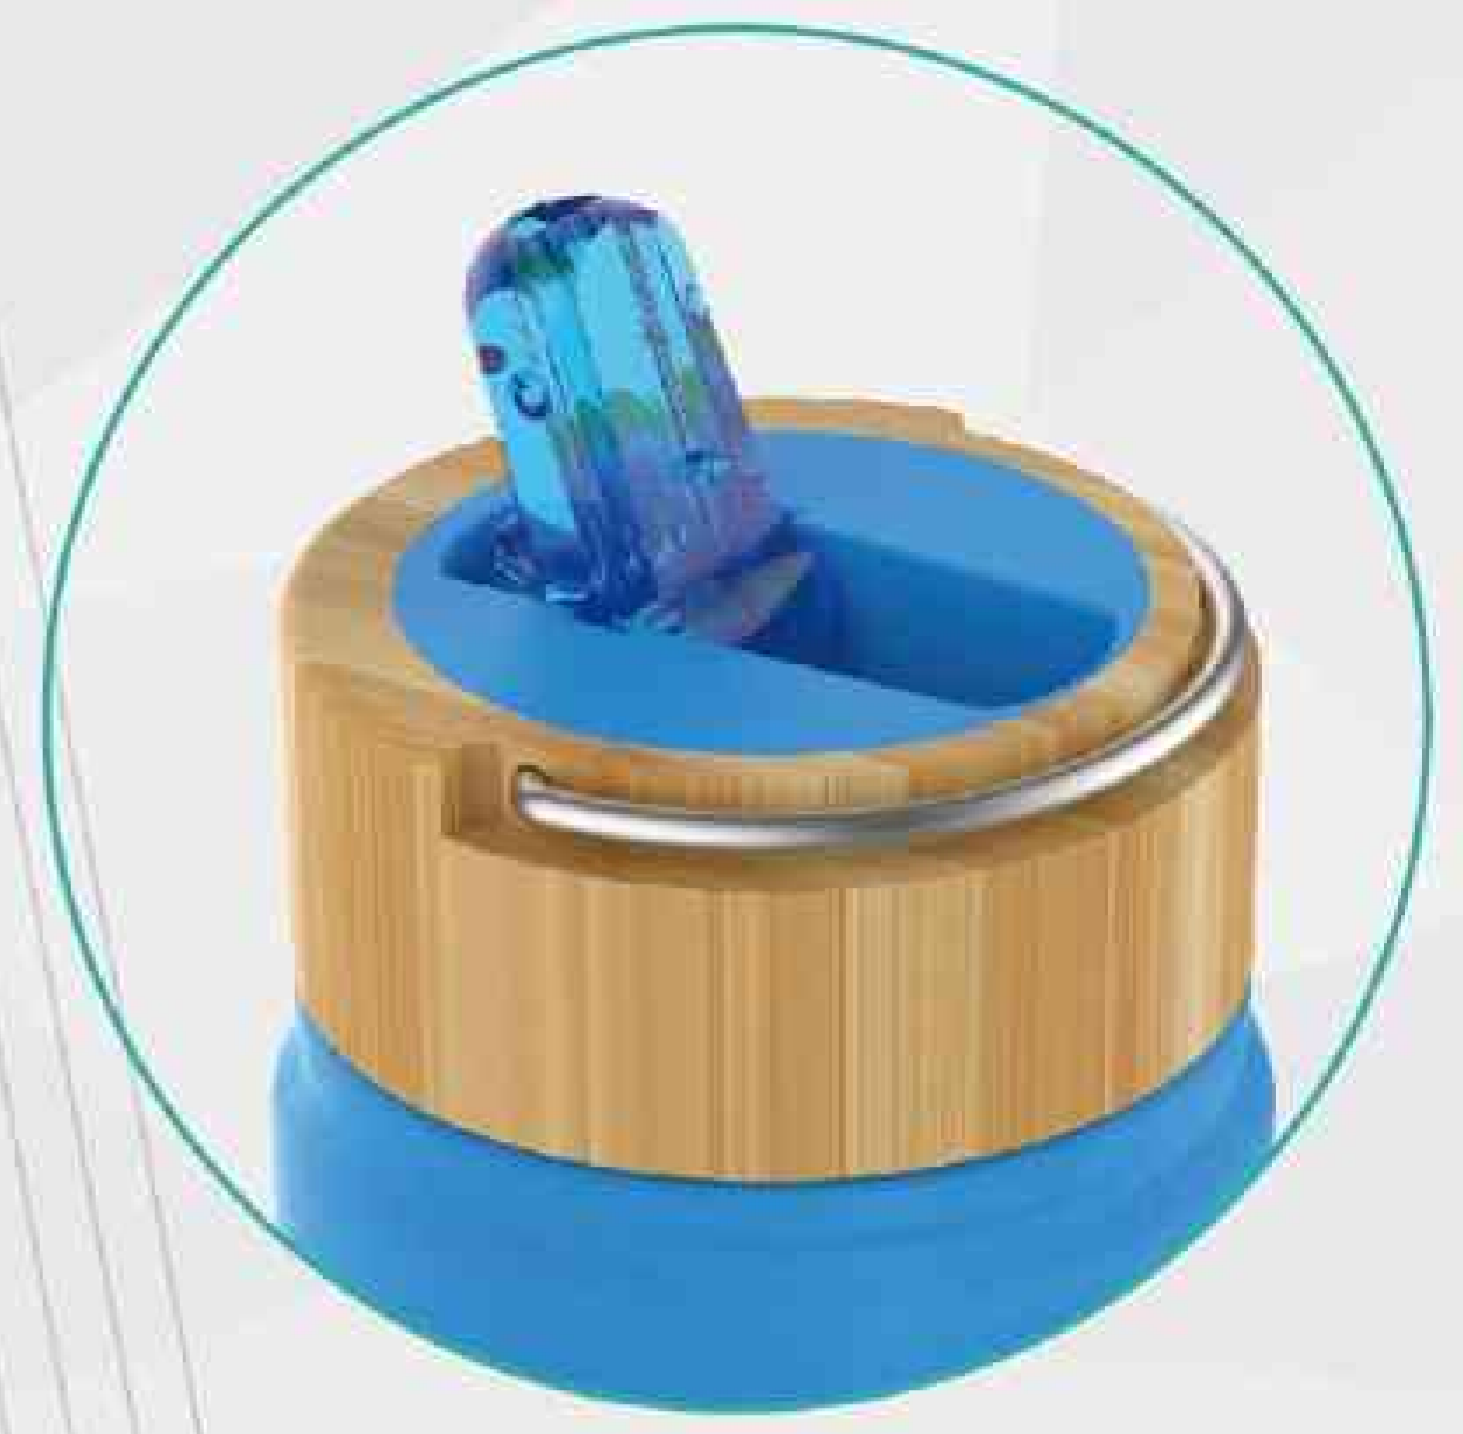

HOT 6
COLD 24

STAINLESS STEEL VACUUM

SS-1177
15oz , 450ml

SS-1172A
20oz , 600ml

lead-free

CPSIA Compliant

FDA LFGB

FOLIO