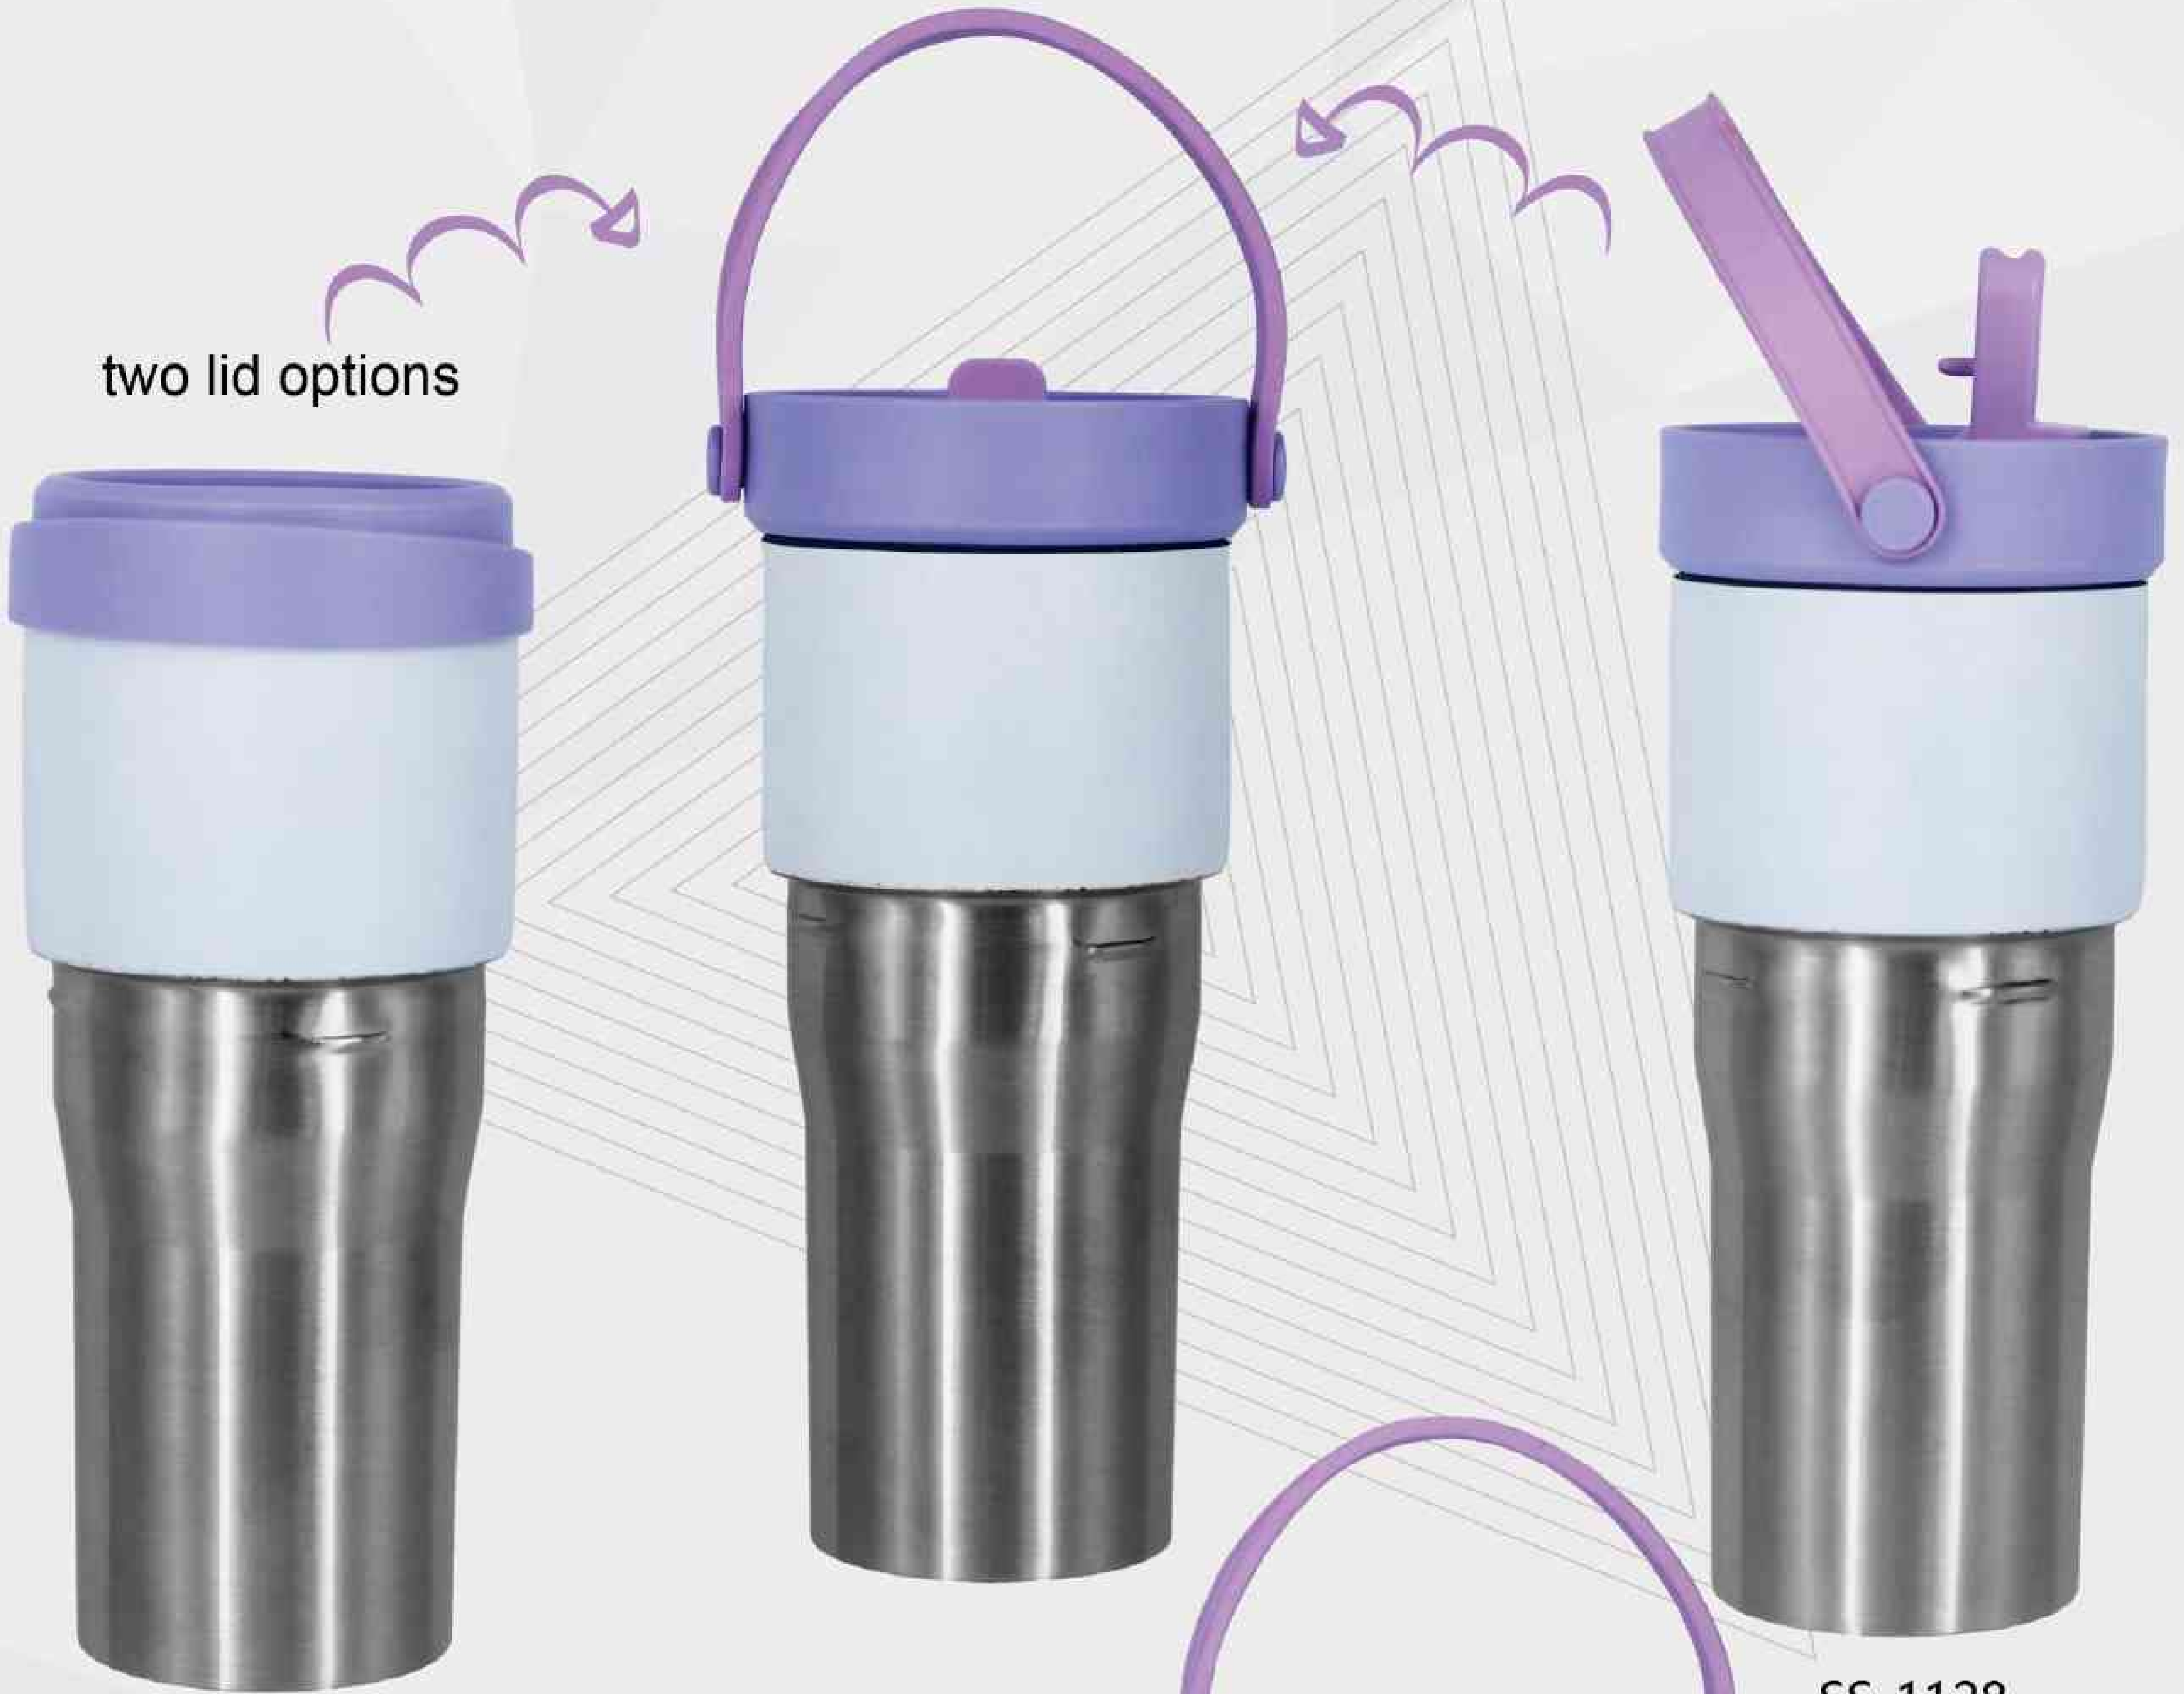

SS-535
16oz , 480ml

SS-918
18oz , 540ml

SS-800
10oz , 300ml

SS-801
16oz , 480ml

OLIVIA

two lid options
- sip lid for hot drinks
- spout lid with handle for cold drinks

SS-1128
19oz , 570ml

2 in 1 body design
The 18oz outer cup can screw on the 19oz bottle base