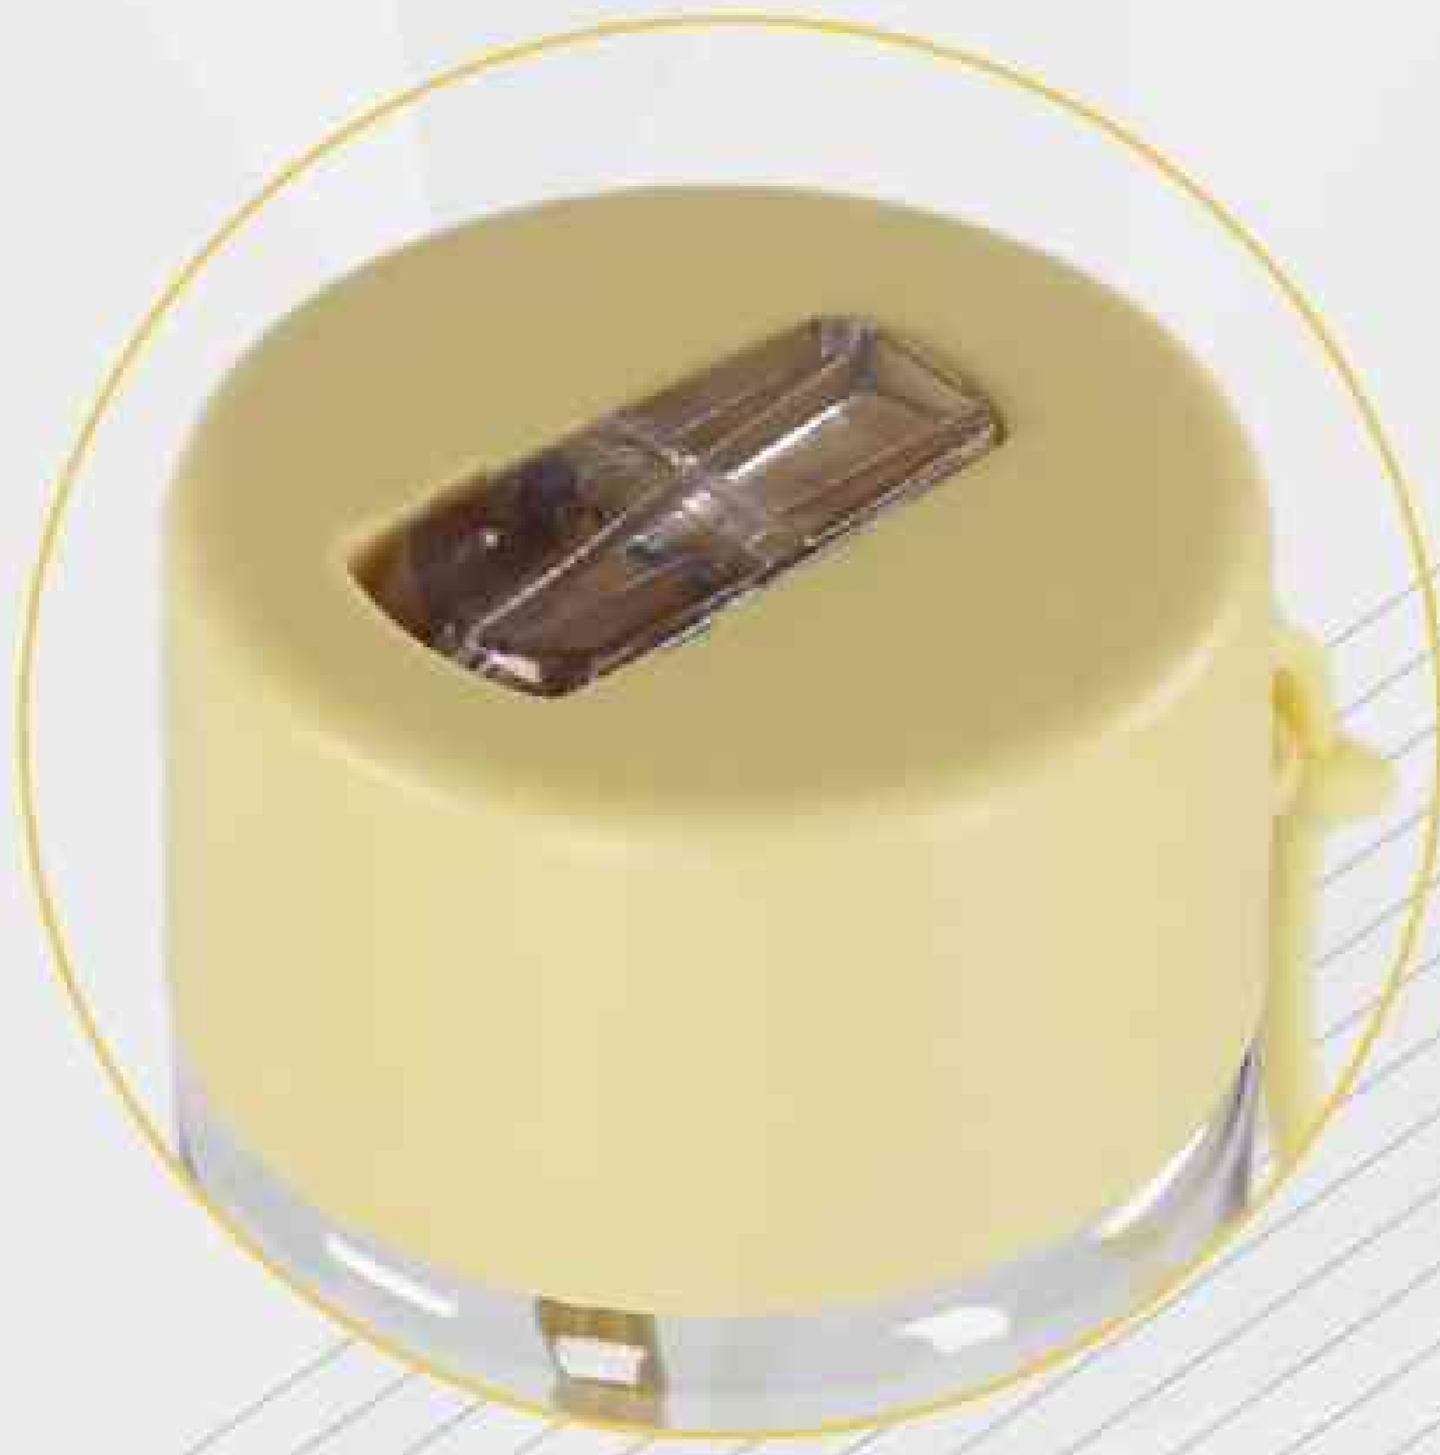

CANDO

SS-1155
20oz , 600ml