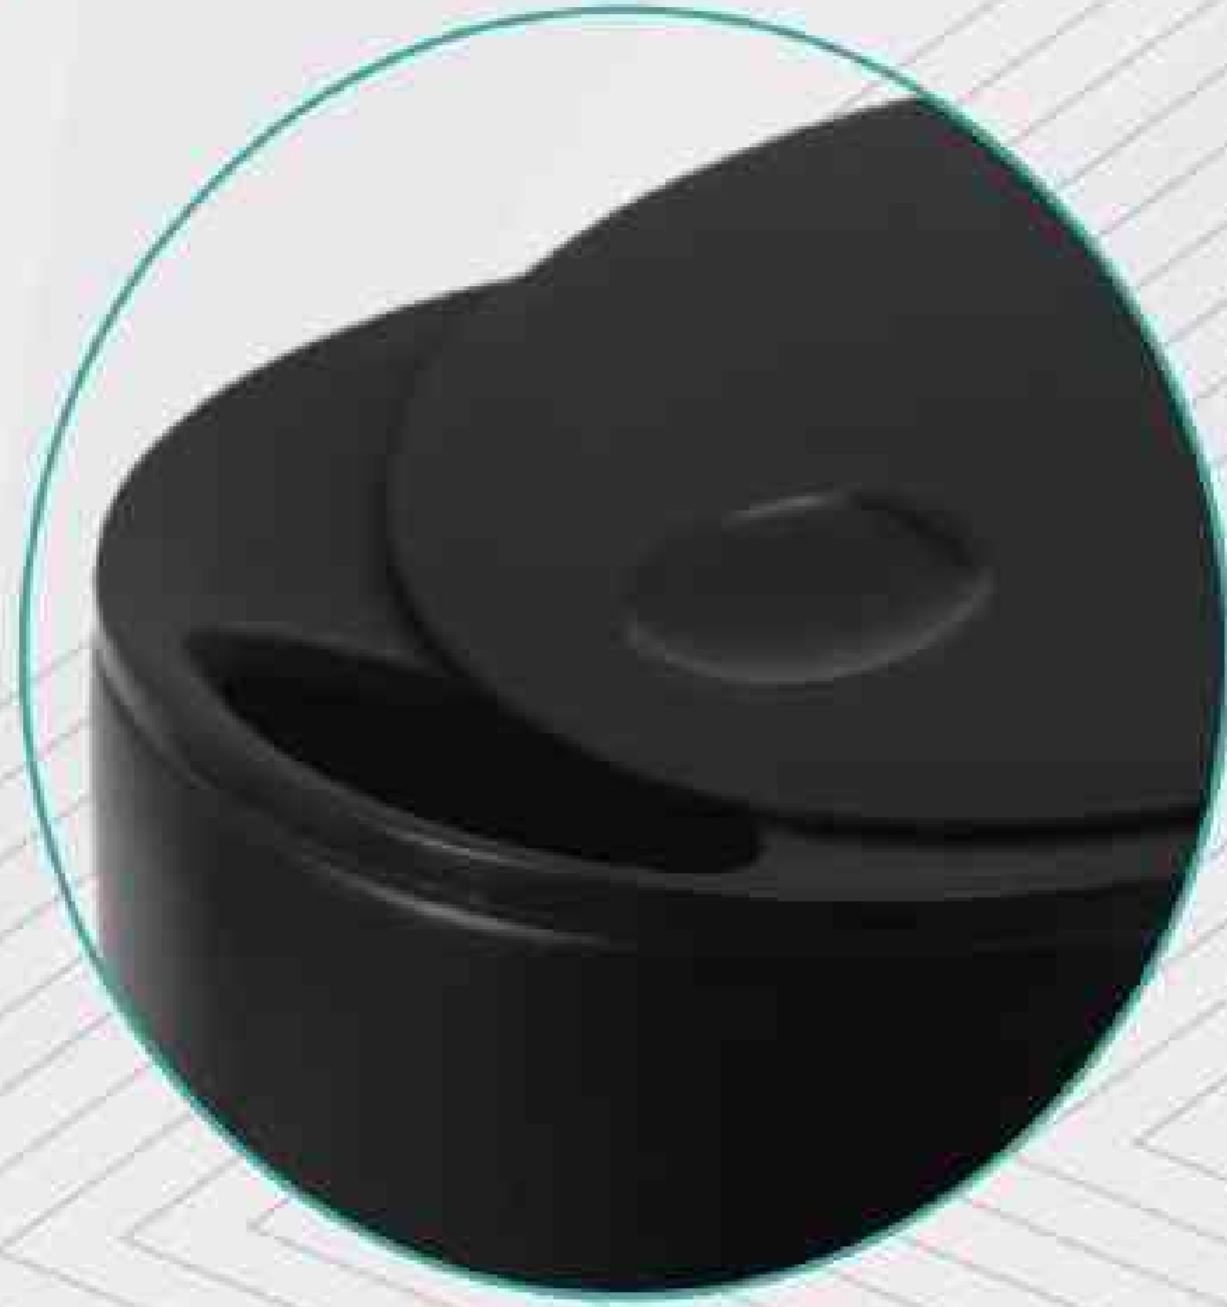

SS-1072
17oz , 510ml

SS-1071
40oz , 1200ml

FLOW

Wood Handle

Open for drink

SS-1022
12oz, 360ml

STAINLESS STEEL VACUUM TUMBLER

SS-951
23oz , 690ml