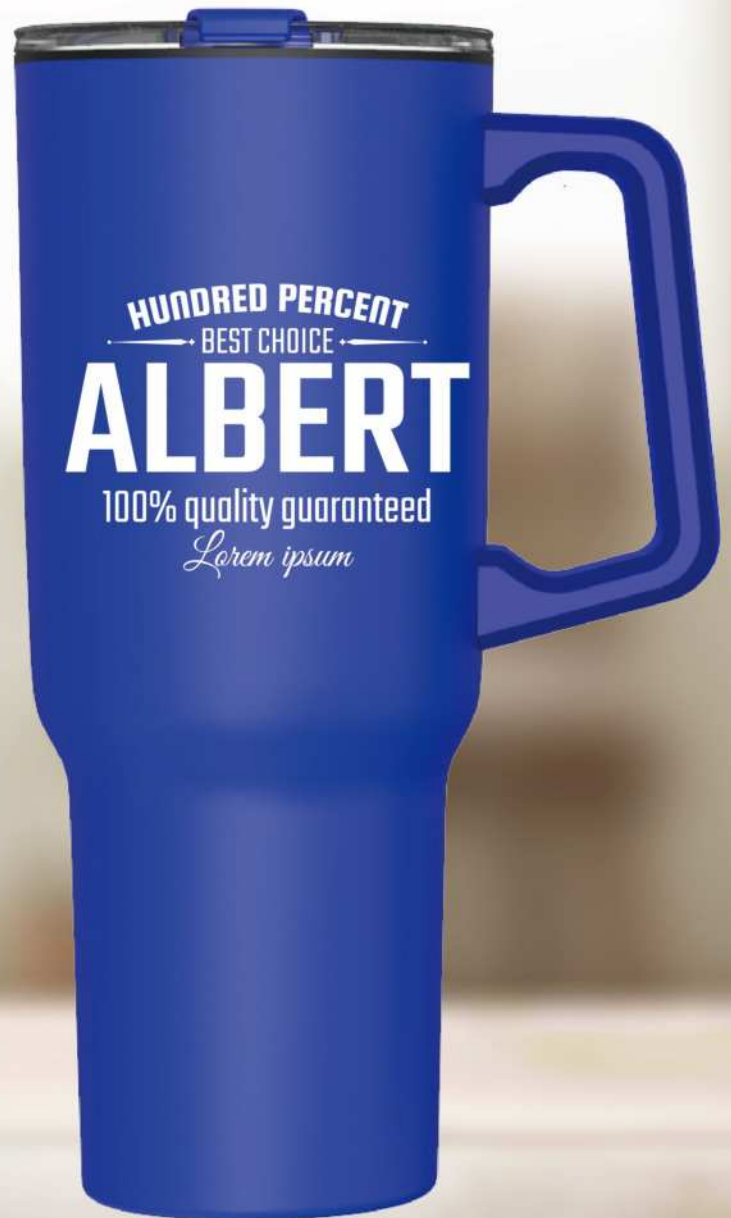

DP-393
18oz , 540ml

DP-362
21oz , 620ml

Tropical

SP-169 22oz .660ml

STEEL OUTER AND PLASTIC LINER TUMBLER

Stainless steel outer and plastic liner tumbler can keep hot and cold for a while.

SP-168
40oz , 1200ml