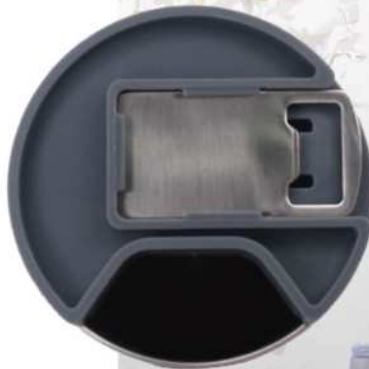

SS-844A 17oz , 510ml

SS-806
18oz 540ml

SS-845 18oz , 540ml

SS-605
10oz , 300ml

SINGLE WALL STEEL BOTTLE

SB-145
24oz , 720ml

Stainless Bottle with pop open and close lid with carrying strip convenience for daily outdoor use.