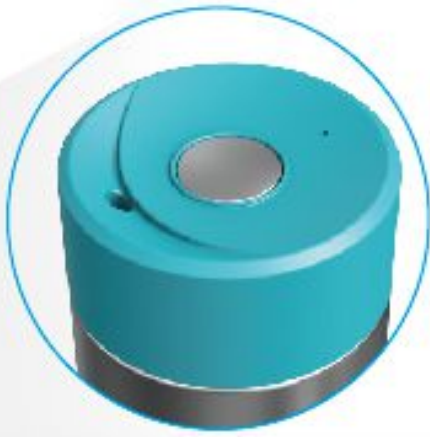

Vacuum Bottle

SS-629 17oz , 500ml

SS-674 18oz , 530ml

EXPERTS

SS-643 12oz , 380ml

SS-644 16oz , 480ml

Double wall stainless steel vacuum bottle can keep hot for 6H and cold for 24H

FREE DRINK

VACUUM BOTTLE

Double wall stainless steel bottle with screw open and close lid convenience for daily outdoor use.

Vacuum Bottle

SS-534 18oz ,530ml

close for lock water

click for
360 free drink

VACUUM BOTTLE NETFLIX